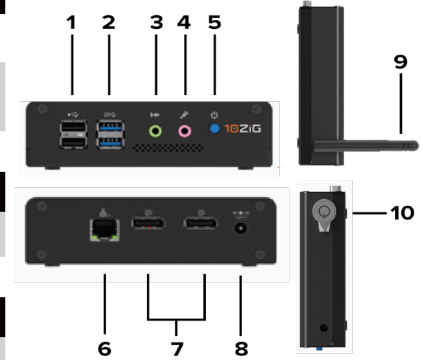

4648q Series Zero Clients

Model Numbers: 4648qv, 4648qc, 4648qm

Industry Leading Endpoints & Management for VDI

The 10ZiG 4648q Series is an ultra-compact entry-level value class model, ideal for task or business workers. Its space-saving design is perfect for remote set-ups like working from home. The fanless, Quad Core build is equipped with either an Intel Braswell or Celeron processor with HD graphics. Supportive of VMware, Citrix, Microsoft, and more. Equipped with free centralized management via The 10ZiG Manager™, which comes cloud-enabled with unlimited user licenses. Covered by a 3-Year Advance Warranty, technical support, and software upgrades. Also available in a Thin Client device.

▶ Intel Braswell x5-E8000 Quad Core 1.04GHz (2.0GHz Burst) Intel Celeron N3160 Quad Core 1.60GHz (2.24GHz Burst)
▶ 2 x DisplayPort (3840 x 2160) @ 30Hz
▶ 2 x USB Port 2.0, 2 x USB Port 3.0
▶ RJ45 LAN
▶ TAA Compliant
▶ Optional Wireless (Dual External Antenna)
▶ Support VESA Mount and Kensington Lock
▶ FREE Centralized Management via The 10ZiG Manager™

4648q Series Zero Clients

System	
Management	The 10ZiG Manager™
Processor	Intel Braswell x5-E8000 Quad Core 1.04GHz (2.0GHz Burst) Intel Celeron N3160 Quad Core 1.60GHz (2.24GHz Burst)
Processor Graphics	Intel HD Graphics
Dimensions	
Device	4.9" (D) x 5.1" (W) x 1.3" (H) in.
Weight	1.98 lbs. (0.9 kg.)
Connections	
Ports on Device	2 x DisplayPort, 2 x USB Port 3.0, 2 x USB Port 2.0, 1 x Mic-In, 1 x Line-Out, 1 x DC Jack
Video Resolution	2 x (3840 x 2160) @ 30Hz
Networking	
Wireless	Optional (802.11 a/b/g/n/ac External Antenna)
Ethernet	10/100/1000 Base-T, RJ45 LAN
Environmental	
Operating Temp.	32° - 95° F (0° - 35° C), 20-80% non-condensing humidity