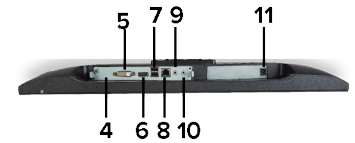

7748q Series Zero Clients

Model Numbers: 7748qv, 7748qc, 7748qm

Industry Leading Endpoints & Management for VDI

The 10ZiG 7748q Series All-in-One is a convenient ultra-slim, stylish, 23.8" Full HD Display with LED backlight panel with two external up-to-4K display monitor support. Its compact foot stand tilts from -5 to 20 degrees and swivels an impressive -65 to 65 degrees. Equipped with free centralized management via The 10ZiG Manager™, which comes cloud-enabled with unlimited user licenses. Covered by a 3-Year Advance Warranty, technical support, and software upgrades. Also available in a Thin Client device.

7748q Series Zero Clients

System	
Management	The 10ZiG Manager™
Form Factor	All-in-One
Processor	Intel Braswell x5-E8000 Quad Core 1.04GHz (2.0GHz Burst)
Processor Graphics	Intel HD Graphics for Intel® Celeron® Processor N3000 Series
Dimensions	
Device	1.6" (D) x 12.6" (W) x 21.2" (H) in. (w/o stand)
Weight	9.9 lbs. (4.5 kg.)
Connections	
Ports on Device	2 x USB Port 2.0, 2 x USB Port 3.0, 1 x Mic-In, 1 x Line-Out, 1 x DVI-D output, 1 x DP output, 1 x GbE LAN, 2 x Speaker
Video Resolution	AIO monitor (1920 x 1080), 2 x External Monitors (1920 x 1080 DVI-D & 3840 x 2160 @30Hz DP)*
Networking	
Wireless	Optional (802.11 a/b/g/n/ac External Antenna)
Ethernet	10/100/1000 Base-T, RJ45 LAN
Environmental	
Operating Temp.	32°- 95°F (0°- 35°C)