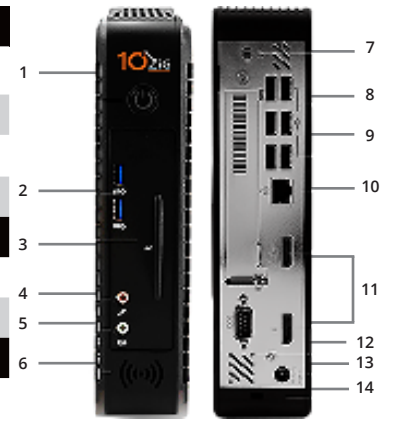

The VMware, Citrix, and Microsoft Ready 7800q has the ability to support a single resolution up to 4K (3840 x 2160 @ 30Hz), dual resolution up to 2560 x 1600 @ 60Hz, and is available with 10ZiG PeakOS™ (Linux), Windows Embedded 7 (WES7), Windows Embedded 8 (WE8S), and Windows 10 IoT (W10 IoT).

▶ AMD Quad Core 2.4GHz with Integrated GPU (AMD Radeon R5E)
▶ 2 x DisplayPort & 8 x USB ports (2 x USB 3.0)
▶ Serial Port
▶ Optional Parallel and second Serial port
▶ Optional Fiber and Internal Smart Card Reader
▶ PCIe x 4 Expansion Slot
▶ Optional Wireless (External Antenna) & TAA Compliance
▶ 802.1x Network Authentication
▶ FREE Centralized Management via 10ZiG Manager

# 7800q Series Thin Clients

System	
Management	10ZiG Manager
Form Factor	Mini
Processor	AMD GX-424CC Quad Core 2.4 GHz (cTDP: 15W) "Steppe Eagle"
Processor Graphics	GX-424CC with Integrated Radeon R5E Graphics
Dimensions	
Device	9.1"(D) x 2.2"(W) x 9.1"(H) - 230mm x 57mm x 210mm
Weight	3.1 lbs (1.41kg)
Connections	
Ports	2 x DisplayPort, 6 x USB 2.0, 2 x USB 3.0, 1 x Serial Port (optional second Serial and Parallel Port), 1 x Mic In, 1 x Line Out, RJ-45 LAN, 1 x DC Jack
Video/Resolution	1 Monitor at 3840 x 2160 @ 30Hz (4K) or 2 Monitors at 2560 x 1600 @ 60Hz
Networking	
Wireless	Optional (802.11 a/b/g/n/ac External Antenna)
Ethernet	10/100/1000 Base-T
Environmental	
Operating Temp.	32°-95°F (0°-35°C), 20-80% non-condensing humidity
Power	5.9-6.5 Average Watt Consumption, DC-12V/4A External Power Adapter