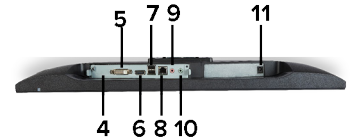

7748q Series Zero Clients

Model Numbers: 7748qv, 7748qc, 7748qm

Industry Leading Endpoints & Management for VDI

The 10ZiG 7748q Series All-in-One is a convenient ultra-slim, stylish, 23.8" Full HD Display with LED backlight panel with two external up-to-4K display monitor support. Its compact foot stand tilts from -5 to 20 degrees and swivels an impressive -65 to 65 degrees. Supportive of VMware, Citrix, Microsoft, Amazon WorkSpaces, and more. Equipped with free centralized management via The 10ZiG Manager™, which comes cloud-enabled with unlimited user licenses. Covered by technical support and software upgrades. Also available in a Thin Client device.

- ▶ Intel Braswell x5-E8000 Quad Core 1.04GHz (2.0GHz Burst)
- ▶ AIO monitor (1920 x 1080), 2 x External Monitors (1920 x 1080 DVI-D & 3840 x 2160) @ 30Hz DP
- ▶ 2 x USB Port 2.0, 2 x USB Port 3.0
- ▶ RJ45 LAN
- ▶ TAA Compliant
- ▶ Optional Wireless (Dual External Antenna)
- ▶ Supports Kensington Lock
- ▶ FREE Centralized Management via The 10ZiG Manager™

7748q Series Zero Clients

System	
Management	The 10ZiG Manager™
Processor	Intel Braswell x5-E8000 Quad Core 1.04GHz (2.0GHz Burst)
Processor Graphics	Intel HD Graphics for Intel® Celeron® Processor N3000 Series
Dimensions	
Device	1.6" (D) x 12.6" (W) x 21.2" (H) in. (w/o stand)
Weight	9.9 lbs. (4.5 kg.)
Connections	
Ports on Device	2 x USB Port 2.0, 2 x USB Port 3.0, 1 x Mic-In, 1 x Line-Out, 1 x DVI-D output, 1 x DP output, 1 x GbE LAN, 2 x Speaker
Video Resolution	AIO monitor (1920 x 1080), 2 x External Monitors (1920 x 1080 DVI-D & 3840 x 2160) @30Hz DP*
Networking	
Wireless	Optional (802.11 a/b/g/n/ac External Antenna)
Ethernet	10/100/1000 Base-T, RJ45 LAN
Environmental	
Operating Temp.	32°- 95°F (0°- 35°C)